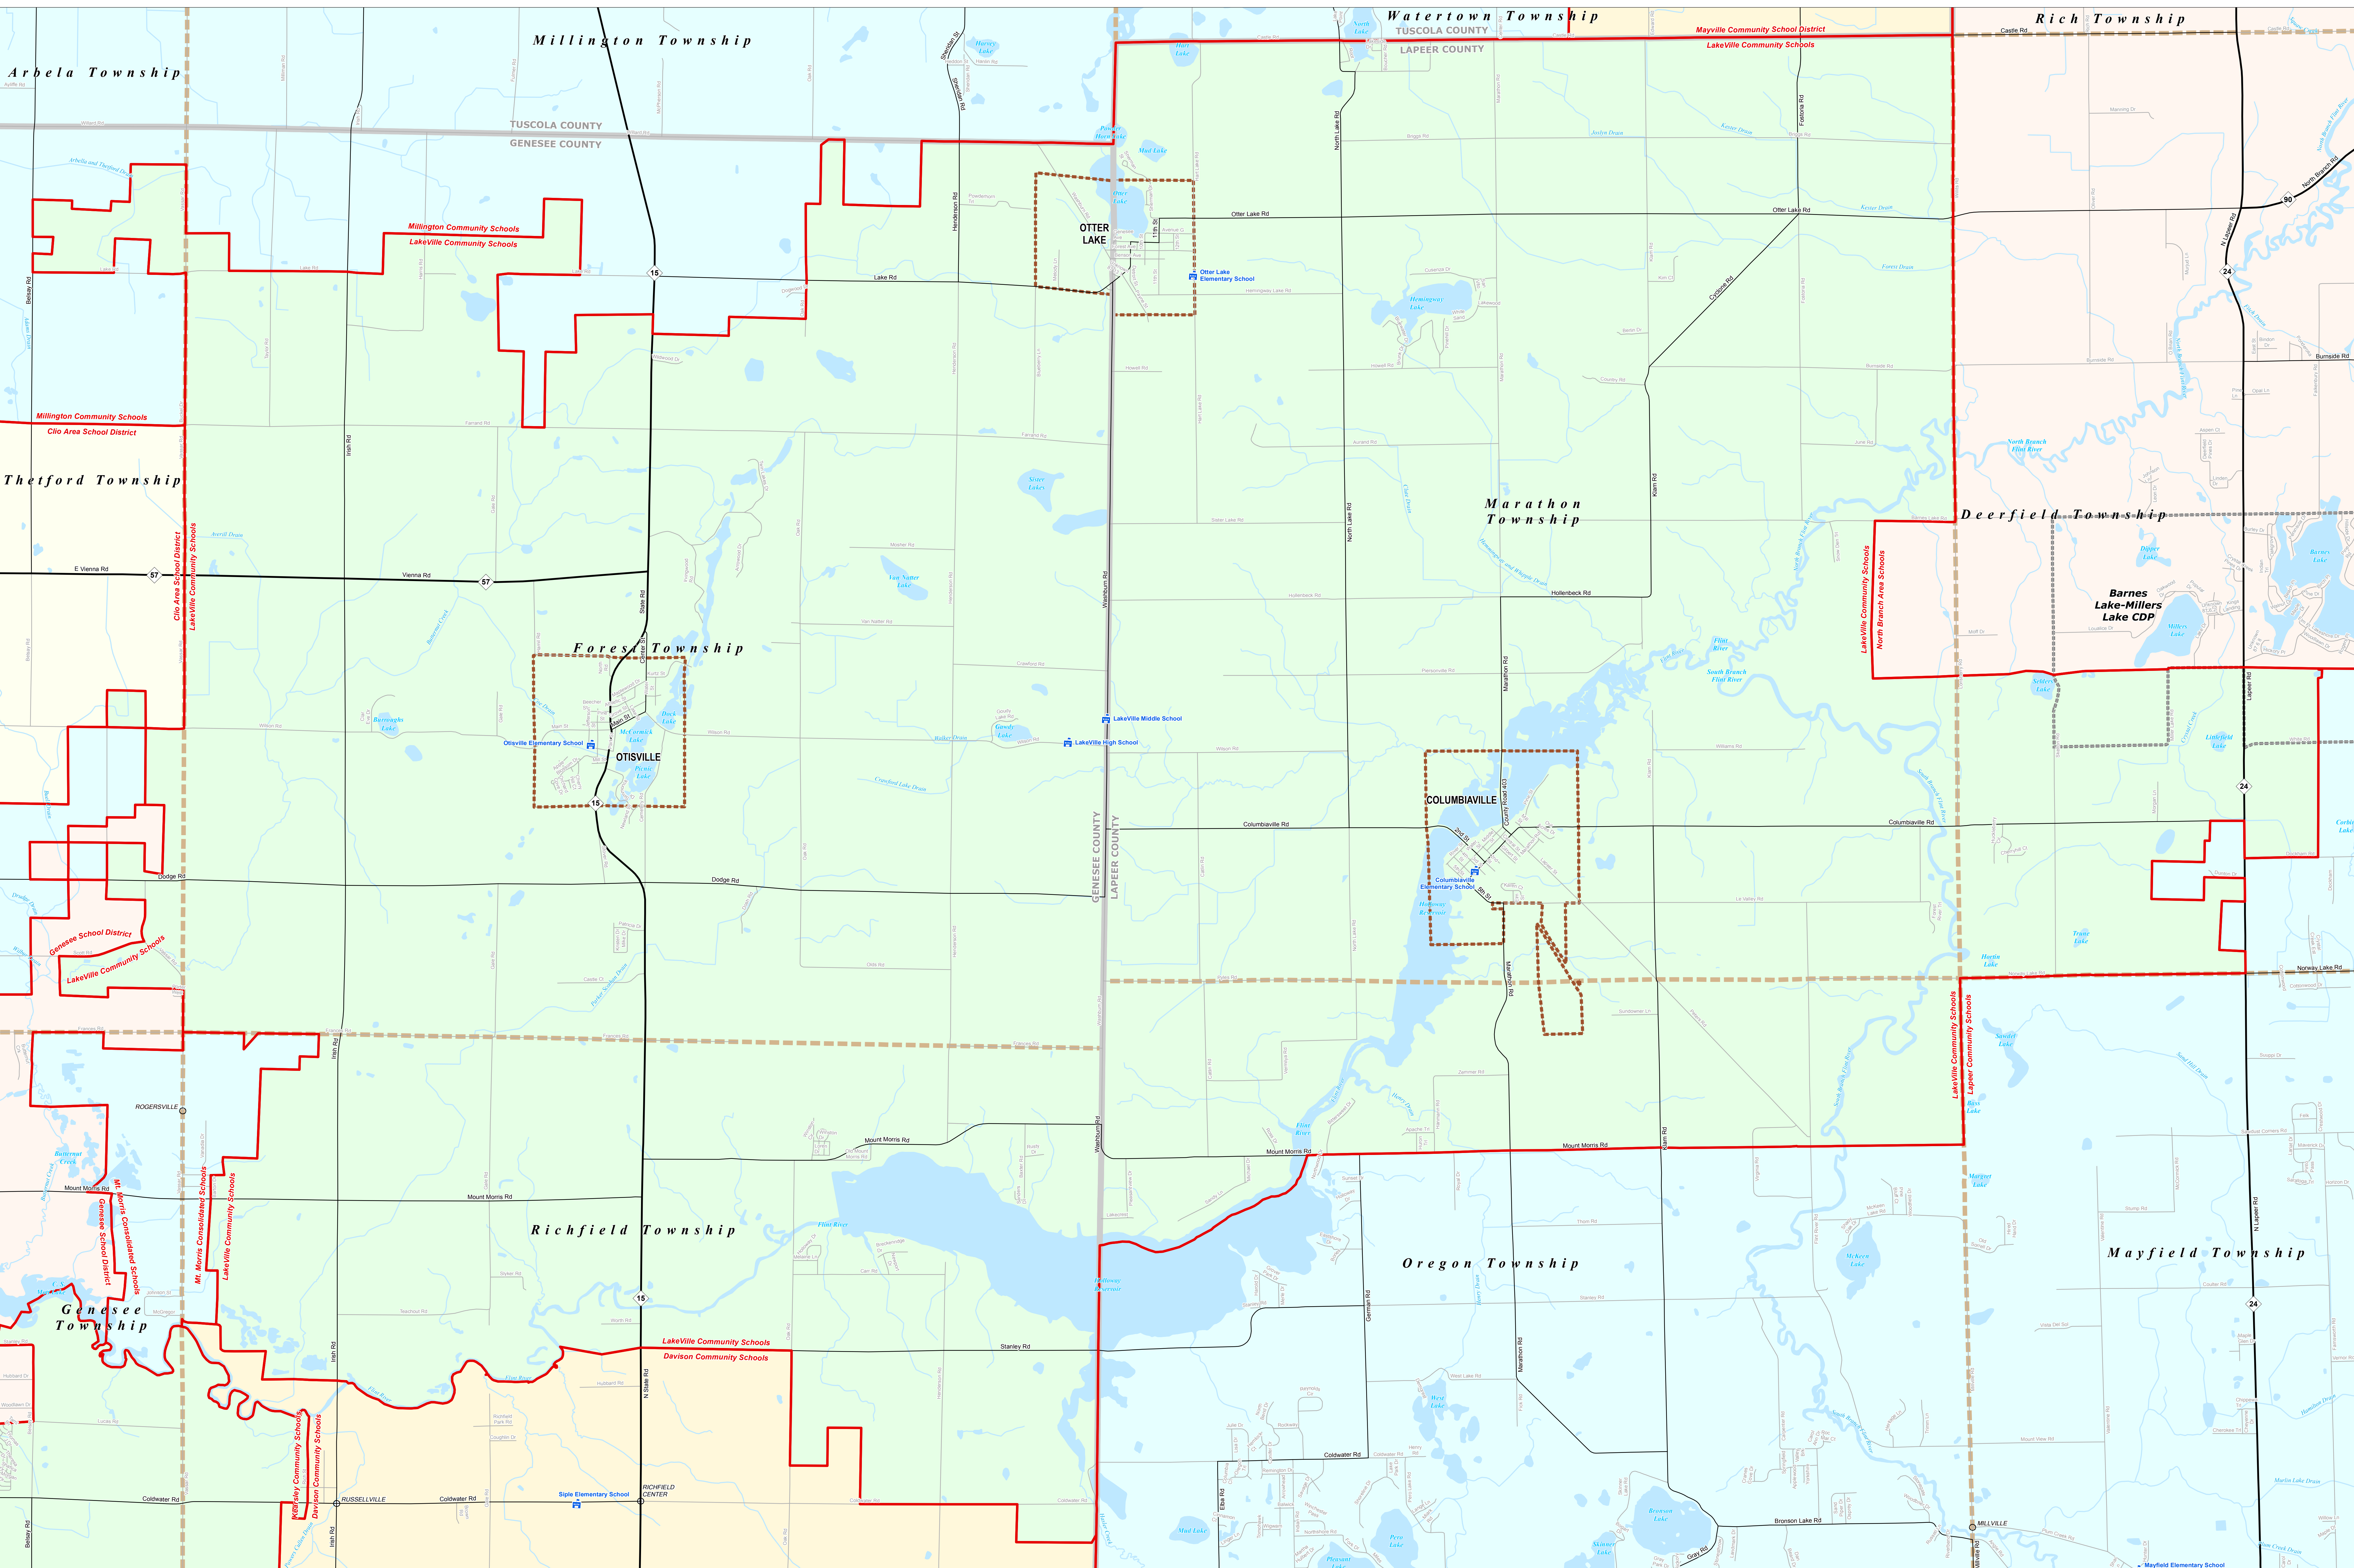

LAKEVILLE COMMUNITY SCHOOLS

Genesee ISD

All information presented in this publication is in the public domain and may be reproduced, reprinted, and redistributed as desired.

Legend	
School District	School
County	Water Feature
City	Freeway
Township	Highway
Village	Primary Road
Census Designated Place	Local Road
	Railroad
	River, Stream, or Drain